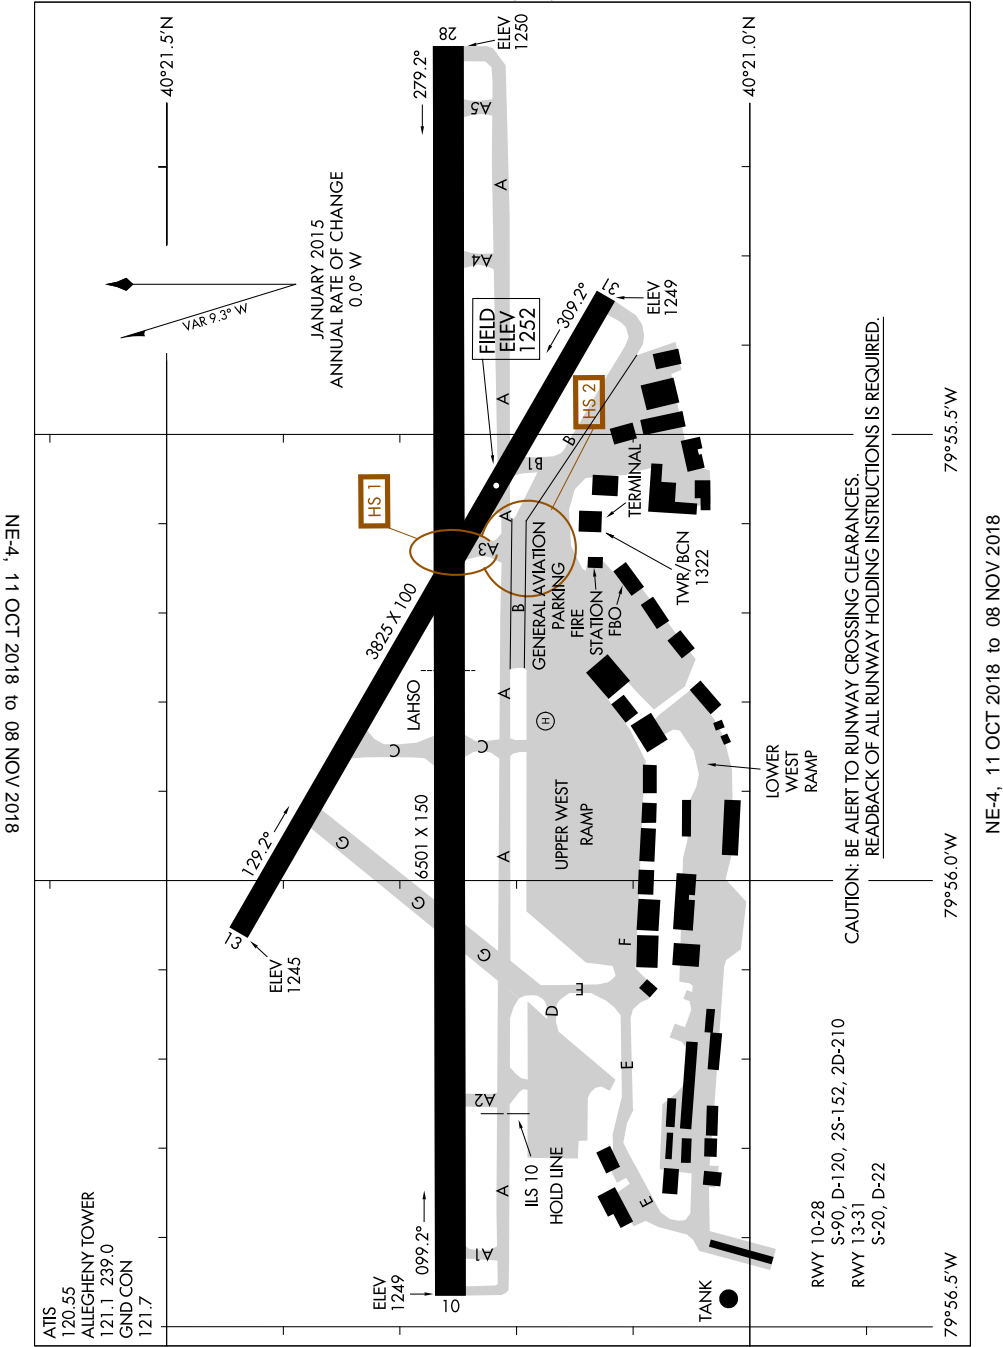

# AIRPORT DIAGRAM

NE-4, 11 OCT 2018 to 08 NOV 2018

CAUTION: BE ALERT TO RUNWAY CROSSING CLEARANCES.  
READBACK OF ALL RUNWAY HOLDING INSTRUCTIONS IS REQUIRED.

79°56.5'W 79°56.0'W 79°55.5'W

NE-4, 11 OCT 2018 to 08 NOV 2018

# AIRPORT DIAGRAM